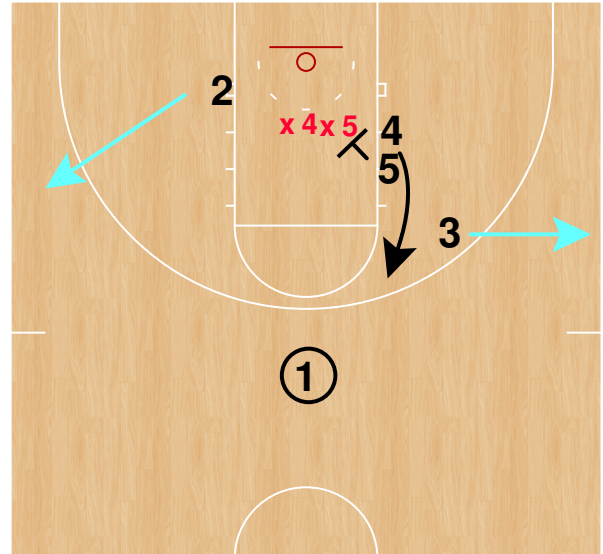

Tennessee Volunteers WBB - Quick

Tennessee Volunteers WBB - Quick
Aaron Schuck

Tennessee Volunteers WBB - Quick
Aaron Schuck

Quick

1. 1 Starts the play when she dribbles at 3.
2. 2 and 3 sprint across
3. 5 stays put and 4 moves below the 5 when the 3 is about even with them on the lane line. The 2 is slightly past the rim so x4 will react to the 2 while 4 moves below the 5.

The timing is very important

1. When x4 gets slightly below of x5 then the 5 steps and seals x5 and 4 cuts hard up the lane line.
2. 4 looks post feed or elbow jumper