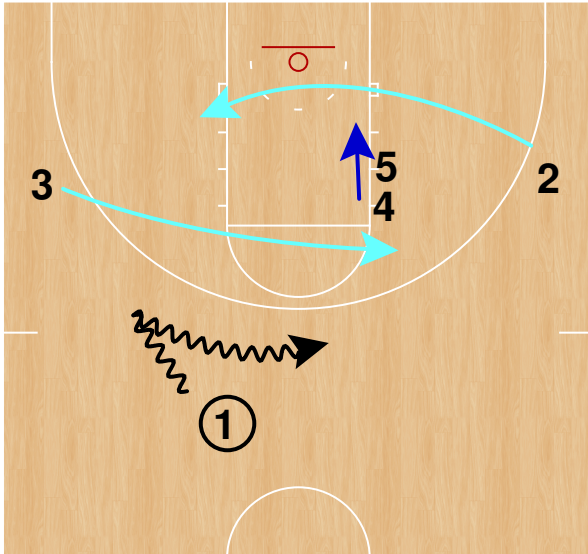

Tennessee Volunteers WBB - Quick

Tennessee Volunteers WBB - Quick
Aaron Schuck

Tennessee Volunteers WBB - Quick
Aaron Schuck

Quick

1. 1 Starts the play when she dribbles at 3.
2. 2 and 3 sprint across
3. 5 stays put and 4 moves below the 5 when the 3 is about even with them on the lane line. The 2 is slightly past the rim so x4 will react to the 2 while 4 moves below the 5.

The timing is very important

1. When x4 gets slightly below of x5 then the 5 steps and seals x5 and 4 cuts hard up the lane line.
2. 4 looks post feed or elbow jumper